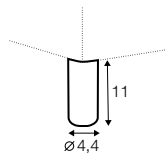

chaiselongue
right / or left

chaiselongue wide
right / or left

corner 90° round

chaiselongue
freestanding
left / or right

extra dimensions

depth of
armchair seat

depth of
sofa seat

legs

The width of the sofas depends on the legs. The difference is 5 cm overall dimensions.

no. 158
wood
front

no. 158A
wood
back

no. 159
wood
front

no. 159A
wood
back

no. 159B
wood
only chaiselongue

no. 159C
wood
only corner