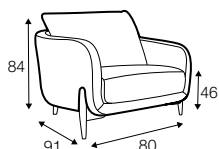

standard

fixed

modular system

armchair

footstool 60x45

footstool 95x55

chaiselongue freestanding
left / or right

version A

armchair wide

2 seater

3 seater

version C

armchair wide

2 seater

3 seater

example of sets with back cushions combinations

set 5 right (or left)
 3 seater ver. A left / or right
 + corner 90 round ver. A
 + armchair wide ver. A right / or left

modular system

elements of the modular system version A

armchair wide
 left / or right

The width of the sofas depends on the legs. The difference is 5 cm overall dimensions.

no. 158
wood
front

no. 158A
wood
back

no. 159
wood
front

no. 159A
wood
back

no. 159B
wood
only chaiselongue

no. 159C
wood
only corner