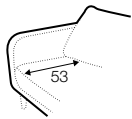

armchair wide
 without armrests

2 seater left / or right

2 seater
 without armrests

3 seater left / or right

3 seater without armrests

chaiselongue right / or left

chaiselongue wide right / or left

corner 90° round

elements of the modular system version C

armchair wide
 left / or right

armchair wide
 without armrests

2 seater left / or right

2 seater
 without armrests

3 seater left / or right

3 seater without armrests

chaiselongue
right / or left

chaiselongue wide
right / or left

corner 90° round

chaiselongue
freestanding
left / or right

extra dimensions

depth of
armchair seat

depth of
sofa seat

legs

The width of the sofas depends on the legs. The difference is 5 cm overall dimensions.

no. 158
wood
front

no. 158A
wood
back

no. 159
wood
front

no. 159A
wood
back

no. 159B
wood
only chaiselongue

no. 159C
wood
only corner