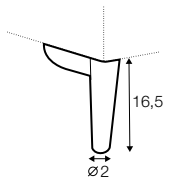

chaiselongue
right / or left

chaiselongue wide
right / or left

corner 90° round

chaiselongue
freestanding
left / or right

extra dimensions

depth of
armchair seat

depth of
sofa seat

legs

The width of the sofas depends on the legs. The difference is 5 cm overall dimensions.

no. 158
wood
front

no. 158A
wood
back

no. 159
wood
front

no. 159A
wood
back

no. 159B
wood
only chaiselongue

no. 159C
wood
only corner