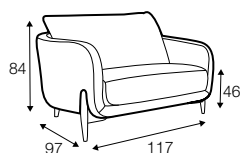

standard

fixed

modular system

armchair

footstool 60x45

footstool 95x55

chaiselongue freestanding
left / or right

version A

armchair wide

2 seater

3 seater

version C

armchair wide

2 seater

3 seater

example of sets with back cushions combinations

example 1

3 seater ver. A left / or right
+ corner 90° round ver. C
+ 3 seater without armrests ver. A
+ chaiselongue wide ver. C right / or left

example 2

2 seater ver. A left / or right
+ chaiselongue ver. C right / or left

The width of the sofas depends on the legs. The difference is 5 cm overall dimensions.

no. 158
wood
front

no. 158A
wood
back

no. 159
wood
front

no. 159A
wood
back

no. 159B
wood
only chaiselongue

no. 159C
wood
only corner