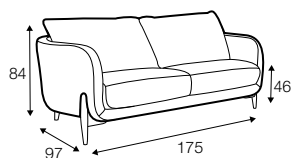

standard

fixed

modular system

armchair

footstool 60x45

footstool 95x55

chaiselongue freestanding
left / or right

version A

armchair wide

2 seater

3 seater

version C

armchair wide

2 seater

3 seater

example of sets with back cushions combinations

example 1

3 seater ver. A left / or right
+ corner 90° round ver. C
+ 3 seater without armrests ver. A
+ chaiselongue wide ver. C right / or left

example 2

2 seater ver. A left / or right
+ chaiselongue ver. C right / or left

The width of the sofas depends on the legs. The difference is 5 cm overall dimensions.

no. 158
wood
front

no. 158A
wood
back

no. 159
wood
front

no. 159A
wood
back

no. 159B
wood
only chaiselongue

no. 159C
wood
only corner