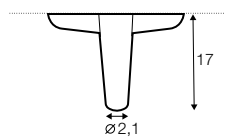

chaiselongue
right / or left

chaiselongue wide
right / or left

corner 90° round

chaiselongue
freestanding
left / or right

extra dimensions

depth of
armchair seat

depth of
sofa seat

legs

The width of the sofas depends on the legs. The difference is 5 cm overall dimensions.

no. 158
wood
front

no. 158A
wood
back

no. 159
wood
front

no. 159A
wood
back

no. 159B
wood
only chaiselongue

no. 159C
wood
only corner