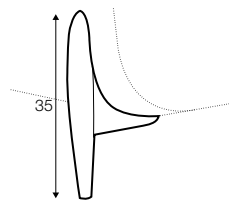

elements of the modular system version C

armchair wide
 left / or right

armchair wide
 without armrests

2 seater left / or right

2 seater
 without armrests

3 seater left / or right

3 seater without armrests

chaiselongue
right / or left

chaiselongue wide
right / or left

corner 90° round

chaiselongue
freestanding
left / or right

extra dimensions

depth of
armchair seat

depth of
sofa seat

legs

The width of the sofas depends on the legs. The difference is 5 cm overall dimensions.

no. 158
wood
front

no. 158A
wood
back

no. 159
wood
front

no. 159A
wood
back

no. 159B
wood
only chaiselongue

no. 159C
wood
only corner