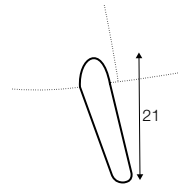

chaiselongue
right / or left

chaiselongue wide
right / or left

corner 90° round

chaiselongue
freestanding
left / or right

extra dimensions

depth of
armchair seat

depth of
sofa seat

legs

The width of the sofas depends on the legs. The difference is 5 cm overall dimensions.

no. 158
wood
front

no. 158A
wood
back

no. 159
wood
front

no. 159A
wood
back

no. 159B
wood
only chaiselongue

no. 159C
wood
only corner