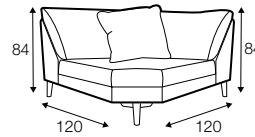

armchair wide
 without armrests

2 seater left / or right

2 seater
 without armrests

3 seater left / or right

3 seater without armrests

chaiselongue right / or left

chaiselongue wide right / or left

corner 90° round

elements of the modular system version C

armchair wide
 left / or right

armchair wide
 without armrests

2 seater left / or right

2 seater
 without armrests

3 seater left / or right

3 seater without armrests

chaiselongue
right / or left

chaiselongue wide
right / or left

corner 90° round

chaiselongue
freestanding
left / or right

extra dimensions

depth of
armchair seat

depth of
sofa seat

legs

The width of the sofas depends on the legs. The difference is 5 cm overall dimensions.

no. 158
wood
front

no. 158A
wood
back

no. 159
wood
front

no. 159A
wood
back

no. 159B
wood
only chaiselongue

no. 159C
wood
only corner