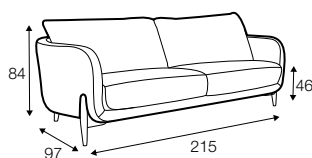

standard

fixed

modular system

armchair

footstool 60x45

footstool 95x55

chaiselongue freestanding
left / or right

version A

armchair wide

2 seater

3 seater

version C

armchair wide

2 seater

3 seater

example of sets with back cushions combinations

example 1

3 seater ver. A left / or right
+ corner 90° round ver. C
+ 3 seater without armrests ver. A
+ chaiselongue wide ver. C right / or left

example 2

2 seater ver. A left / or right
+ chaiselongue ver. C right / or left

The width of the sofas depends on the legs. The difference is 5 cm overall dimensions.

no. 158
wood
front

no. 158A
wood
back

no. 159
wood
front

no. 159A
wood
back

no. 159B
wood
only chaiselongue

no. 159C
wood
only corner