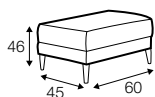

standard

fixed

modular system

armchair

footstool 60x45

footstool 95x55

chaiselongue freestanding
left / or right

version A

armchair wide

2 seater

3 seater

version C

armchair wide

2 seater

3 seater

example of sets with back cushions combinations

The width of the sofas depends on the legs. The difference is 5 cm overall dimensions.

no. 158
wood
front

no. 158A
wood
back

no. 159
wood
front

no. 159A
wood
back

no. 159B
wood
only chaiselongue

no. 159C
wood
only corner