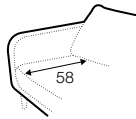

armchair wide
 without armrests

2 seater left / or right

2 seater
 without armrests

3 seater left / or right

3 seater without armrests

chaiselongue right / or left

chaiselongue wide right / or left

corner 90° round

elements of the modular system version C

armchair wide
 left / or right

armchair wide
 without armrests

2 seater left / or right

2 seater
 without armrests

3 seater left / or right

3 seater without armrests

chaiselongue
right / or left

chaiselongue wide
right / or left

corner 90° round

chaiselongue
freestanding
left / or right

extra dimensions

depth of
armchair seat

depth of
sofa seat

legs

The width of the sofas depends on the legs. The difference is 5 cm overall dimensions.

no. 158
wood
front

no. 158A
wood
back

no. 159
wood
front

no. 159A
wood
back

no. 159B
wood
only chaiselongue

no. 159C
wood
only corner