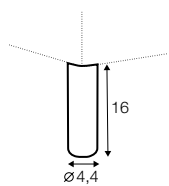

chaiselongue
right / or left

chaiselongue wide
right / or left

corner 90° round

chaiselongue
freestanding
left / or right

extra dimensions

depth of
armchair seat

depth of
sofa seat

legs

The width of the sofas depends on the legs. The difference is 5 cm overall dimensions.

no. 158
wood
front

no. 158A
wood
back

no. 159
wood
front

no. 159A
wood
back

no. 159B
wood
only chaiselongue

no. 159C
wood
only corner