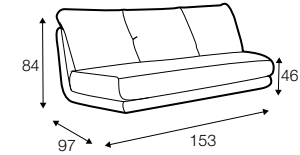

armchair wide
 without armrests

2 seater left / or right

2 seater
 without armrests

3 seater left / or right

3 seater without armrests

chaiselongue right / or left

chaiselongue wide right / or left

corner 90° round

elements of the modular system version C

armchair wide
 left / or right

armchair wide
 without armrests

2 seater left / or right

2 seater
 without armrests

3 seater left / or right

3 seater without armrests

chaiselongue
right / or left

chaiselongue wide
right / or left

corner 90° round

chaiselongue
freestanding
left / or right

extra dimensions

depth of
armchair seat

depth of
sofa seat

legs

The width of the sofas depends on the legs. The difference is 5 cm overall dimensions.

no. 158
wood
front

no. 158A
wood
back

no. 159
wood
front

no. 159A
wood
back

no. 159B
wood
only chaiselongue

no. 159C
wood
only corner