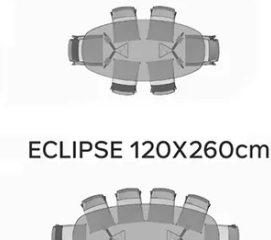

## DIMENSIONS (CM)

Ø110cm - Ø135cm - Ø160cm

100x180cm - 100x200cm - 110x220cm - 110x240cm - 120x260cm

# ECLIPSE T0100

QUELLE TAILLE?

ECLIPSE Ø110cm

ECLIPSE Ø135cm

ECLIPSE Ø160cm

ECLIPSE 100X180cm

ECLIPSE 100X200cm

ECLIPSE 110X220cm