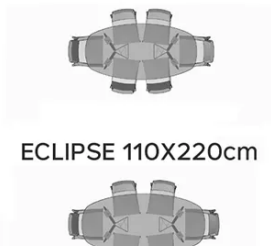

## DIMENSIONS (CM)

Ø110cm - Ø135cm - Ø160cm

100x180cm - 100x200cm - 110x220cm - 110x240cm - 120x260cm

# ECLIPSE T0100

QUELLE TAILLE?

ECLIPSE Ø110cm

ECLIPSE Ø135cm

ECLIPSE Ø160cm

ECLIPSE 100X180cm

ECLIPSE 100X200cm

ECLIPSE 110X220cm