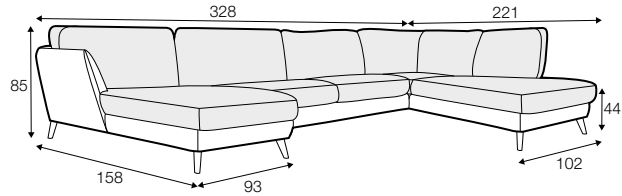

STD standard

LUX lux

CLS classic

FC fixed

LCV loose with velcro

modular system

All drawings shown height with leg no. 141A H-14.

armchair

set 2 right / or left

3 seater left / or right
+ chaiselongue wide right / or left

set 3 right / or left

2 seater left / or right + divan right / or left

set 4 right / or left

3 seater left / or right + divan right / or left

set 5 right / or left
3 seater left / or right + cozy corner right / or left

set 6
divan left + 2 seater without armrests + divan right

set 7 right / or left
chaiselongue left / or right + 2 seater without armrests + divan right / or left

set 8 right / or left
3 seater left / or right + corner 90° no. 1 + 2 seater right / or left

set 9 right / or left
3 seater left / or right + corner 90° no. 2 + 2 seater right / or left

set 10 left / or right
chaiselongue left / or right + 2 seater without armrests + corner 90° no. 1 + 2 seater right / or left