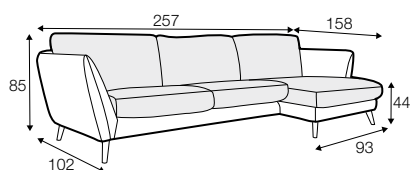

STD standard

LUX lux

CLS classic

FC fixed

LCV loose with velcro

modular system

All drawings shown height with leg no. 141A H-14.

armchair

armchair wide

footstool 90x70

2 seater

3 seater

3XL seater (divided, two cushions)

3XL seater (divided, three cushions)

set 1 right / or left

2 seater left / or right
+ chaiselongue right / or left

set 2 right / or left

3 seater left / or right
+ chaiselongue wide right / or left

set 3 right / or left

2 seater left / or right + divan right / or left

set 4 right / or left

3 seater left / or right + divan right / or left

set 5 right / or left
3 seater left / or right + cozy corner right / or left

set 6
divan left + 2 seater without armrests + divan right

set 7 right / or left
chaiselongue left / or right + 2 seater without armrests + divan right / or left