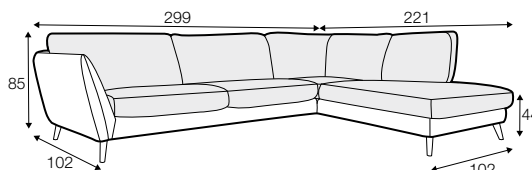

STD standard

LUX lux

CLS classic

FC fixed

LCV loose with velcro

modular system

All drawings shown height with leg no. 141A H-14.

armchair

armchair wide

footstool 90x70

2 seater

3 seater

3XL seater (divided, two cushions)

3XL seater (divided, three cushions)

set 1 right / or left

2 seater left / or right
+ chaiselongue right / or left

set 2 right / or left

3 seater left / or right
+ chaiselongue wide right / or left

set 3 right / or left

2 seater left / or right + divan right / or left

set 4 right / or left

3 seater left / or right + divan right / or left

set 5 right / or left
3 seater left / or right + cozy corner right / or left

set 6
divan left + 2 seater without armrests + divan right

set 7 right / or left
chaiselongue left / or right + 2 seater without armrests + divan right / or left