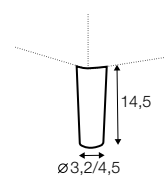

no. 153
wood