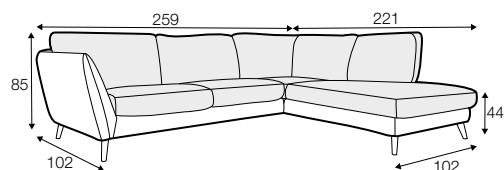

STD standard

LUX lux

CLS classic

FC fixed

LCV loose with velcro

modular system

All drawings shown height with leg no. 141A H-14.

armchair

armchair wide

footstool 90x70

2 seater

3 seater

3XL seater (divided, two cushions)

3XL seater (divided, three cushions)

set 1 right / or left

2 seater left / or right
+ chaiselongue right / or left

set 2 right / or left

3 seater left / or right
+ chaiselongue wide right / or left

set 3 right / or left

2 seater left / or right + divan right / or left

set 4 right / or left

3 seater left / or right + divan right / or left

set 5 right / or left
3 seater left / or right + cozy corner right / or left

set 6
divan left + 2 seater without armrests + divan right

set 7 right / or left
chaiselongue left / or right + 2 seater without armrests + divan right / or left