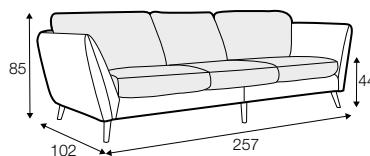

STD standard

LUX lux

CLS classic

FC fixed

LCV loose with velcro

modular system

All drawings shown height with leg no. 141A H-14.

armchair

armchair wide

footstool 90x70

2 seater

3 seater

3XL seater (divided, two cushions)

3XL seater (divided, three cushions)

set 1 right / or left

2 seater left / or right
+ chaiselongue right / or left

set 2 right / or left

3 seater left / or right
+ chaiselongue wide right / or left

set 3 right / or left

2 seater left / or right + divan right / or left

set 4 right / or left

3 seater left / or right + divan right / or left

set 5 right / or left
3 seater left / or right + cozy corner right / or left

set 6
divan left + 2 seater without armrests + divan right

set 7 right / or left
chaiselongue left / or right + 2 seater without armrests + divan right / or left