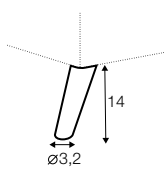

divan right / or left

corner 90° no. 1

corner 90° no. 2

cozy corner right / or left

corner 30°

extra dimensions

depth of seat

accessories

headrest L-62

headrest L-77

armrest protection

endpart left / or right

legs

no. 141A
wood

recommended

no. 91
wood