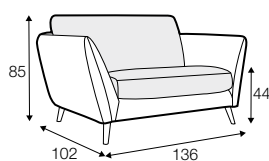

STD standard

LUX lux

CLS classic

FC fixed

LCV loose with velcro

modular system

All drawings shown height with leg no. 141A H-14.

armchair

armchair wide

footstool 90x70

2 seater

3 seater

3XL seater (divided, two cushions)

3XL seater (divided, three cushions)

set 1 right / or left

2 seater left / or right
+ chaiselongue right / or left

set 2 right / or left

3 seater left / or right
+ chaiselongue wide right / or left

set 3 right / or left

2 seater left / or right + divan right / or left

set 4 right / or left

3 seater left / or right + divan right / or left

divan right / or left

corner 90° no. 1

corner 90° no. 2

cozy corner right / or left

corner 30°

extra dimensions

depth of seat

accessories