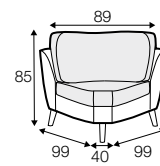

set 8 right / or left
3 seater left / or right + corner 90° no. 1 + 2 seater right / or left

set 9 right / or left
3 seater left / or right + corner 90° no. 2 + 2 seater right / or left

set 10 left / or right
chaiselongue left / or right + 2 seater without armrests + corner 90° no. 1 + 2 seater right / or left

set 13
armchair left + corner 30° + armchair right

set 14
armchair wide left + corner 30° + armchair wide right

modular system

elements of the modular system

armchair left / or right

armchair without armrests

armchair wide left / or right

armchair wide without armrests

2 seater left / or right

2 seater without armrests

3 seater left / or right

3 seater without armrests

chaiselongue right / or left

chaiselongue wide right / or left

divan right / or left

corner 90° no. 1

corner 90° no. 2

cozy corner right / or left

corner 30°

extra dimensions

depth of seat

accessories