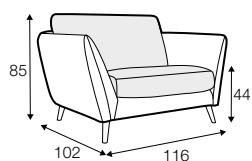

STD standard

LUX lux

CLS classic

FC fixed

LCV loose with velcro

modular system

All drawings shown height with leg no. 141A H-14.

armchair

armchair wide

footstool 90x70

2 seater

3 seater

3XL seater (divided, two cushions)

3XL seater (divided, three cushions)

set 1 right / or left

2 seater left / or right
+ chaiselongue right / or left

set 2 right / or left

3 seater left / or right
+ chaiselongue wide right / or left

set 3 right / or left

2 seater left / or right + divan right / or left

set 4 right / or left

3 seater left / or right + divan right / or left

divan right / or left

corner 90° no. 1

corner 90° no. 2

cozy corner right / or left

corner 30°

extra dimensions

depth of seat

accessories