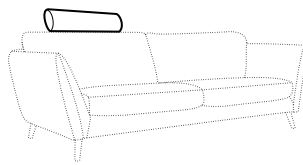

headrest L-77