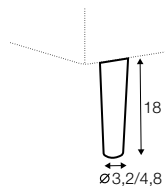

no. 141B
wood