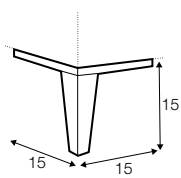

divan right / or left

corner 90° no. 1

corner 90° no. 2

cozy corner right / or left

corner 30°

extra dimensions

depth of seat

accessories

headrest L-62

headrest L-77

armrest protection

endpart left / or right

legs

no. 141A
wood

recommended

no. 91
wood