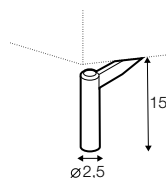

no. 145A
metal chrome,
painted black, grey
or brass gold
and brushed steel*

*please check a cost of brushed steel finish with a sale representative

Sits reserves the right to change construction of products and components used due to improving durability of product and customer satisfaction without any further notice. Explicit ± 2 cm tolerance of all elements sizes.

date: 10.2021

sits.eu