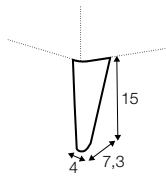

divan right / or left

corner 90° no. 1

corner 90° no. 2

cozy corner right / or left

corner 30°

extra dimensions

depth of seat

accessories

headrest L-62

headrest L-77

armrest protection

endpart left / or right

legs

no. 141A
wood

recommended

no. 91
wood