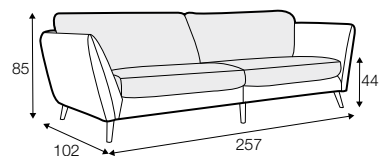

STD standard

LUX lux

CLS classic

FC fixed

LCV loose with velcro

modular system

All drawings shown height with leg no. 141A H-14.

armchair

armchair wide

footstool 90x70

2 seater

3 seater

3XL seater (divided, two cushions)

3XL seater (divided, three cushions)

set 1 right / or left

2 seater left / or right
+ chaiselongue right / or left

set 2 right / or left

3 seater left / or right
+ chaiselongue wide right / or left

set 3 right / or left

2 seater left / or right + divan right / or left

set 4 right / or left

3 seater left / or right + divan right / or left

set 5 right / or left
3 seater left / or right + cozy corner right / or left

set 6
divan left + 2 seater without armrests + divan right

set 7 right / or left
chaiselongue left / or right + 2 seater without armrests + divan right / or left