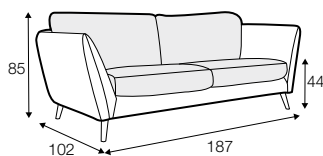

STD standard

LUX lux

CLS classic

FC fixed

LCV loose with velcro

modular system

All drawings shown height with leg no. 141A H-14.

armchair

armchair wide

footstool 90x70

2 seater

3 seater

3XL seater (divided, two cushions)

3XL seater (divided, three cushions)

set 1 right / or left

2 seater left / or right
+ chaiselongue right / or left

set 2 right / or left

3 seater left / or right
+ chaiselongue wide right / or left

set 3 right / or left

2 seater left / or right + divan right / or left

set 4 right / or left

3 seater left / or right + divan right / or left

divan right / or left

corner 90° no. 1

corner 90° no. 2

cozy corner right / or left

corner 30°

extra dimensions

depth of seat

accessories