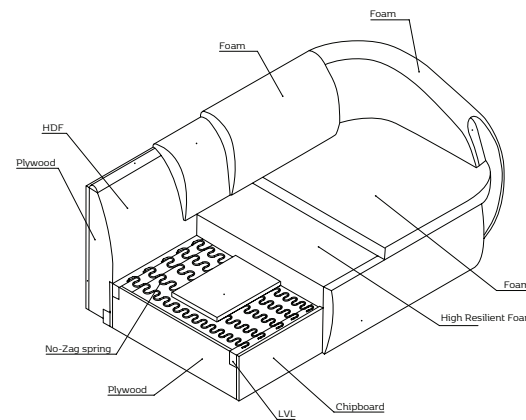

Construction

FLEXLUX reserves the right to modify or delete prices, products and product specifications without any prior notice. FLEXLUX has no liability for any errors or omissions in the materials. All weights and measures shown are best approximations. Seams and stitching can vary from fabric to leather.